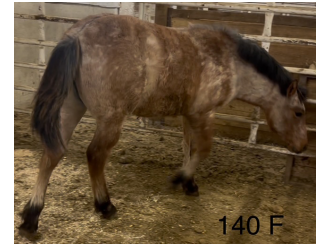

LOT 140 Yearling Bay Roan Draft/Quarter
Cross Filly